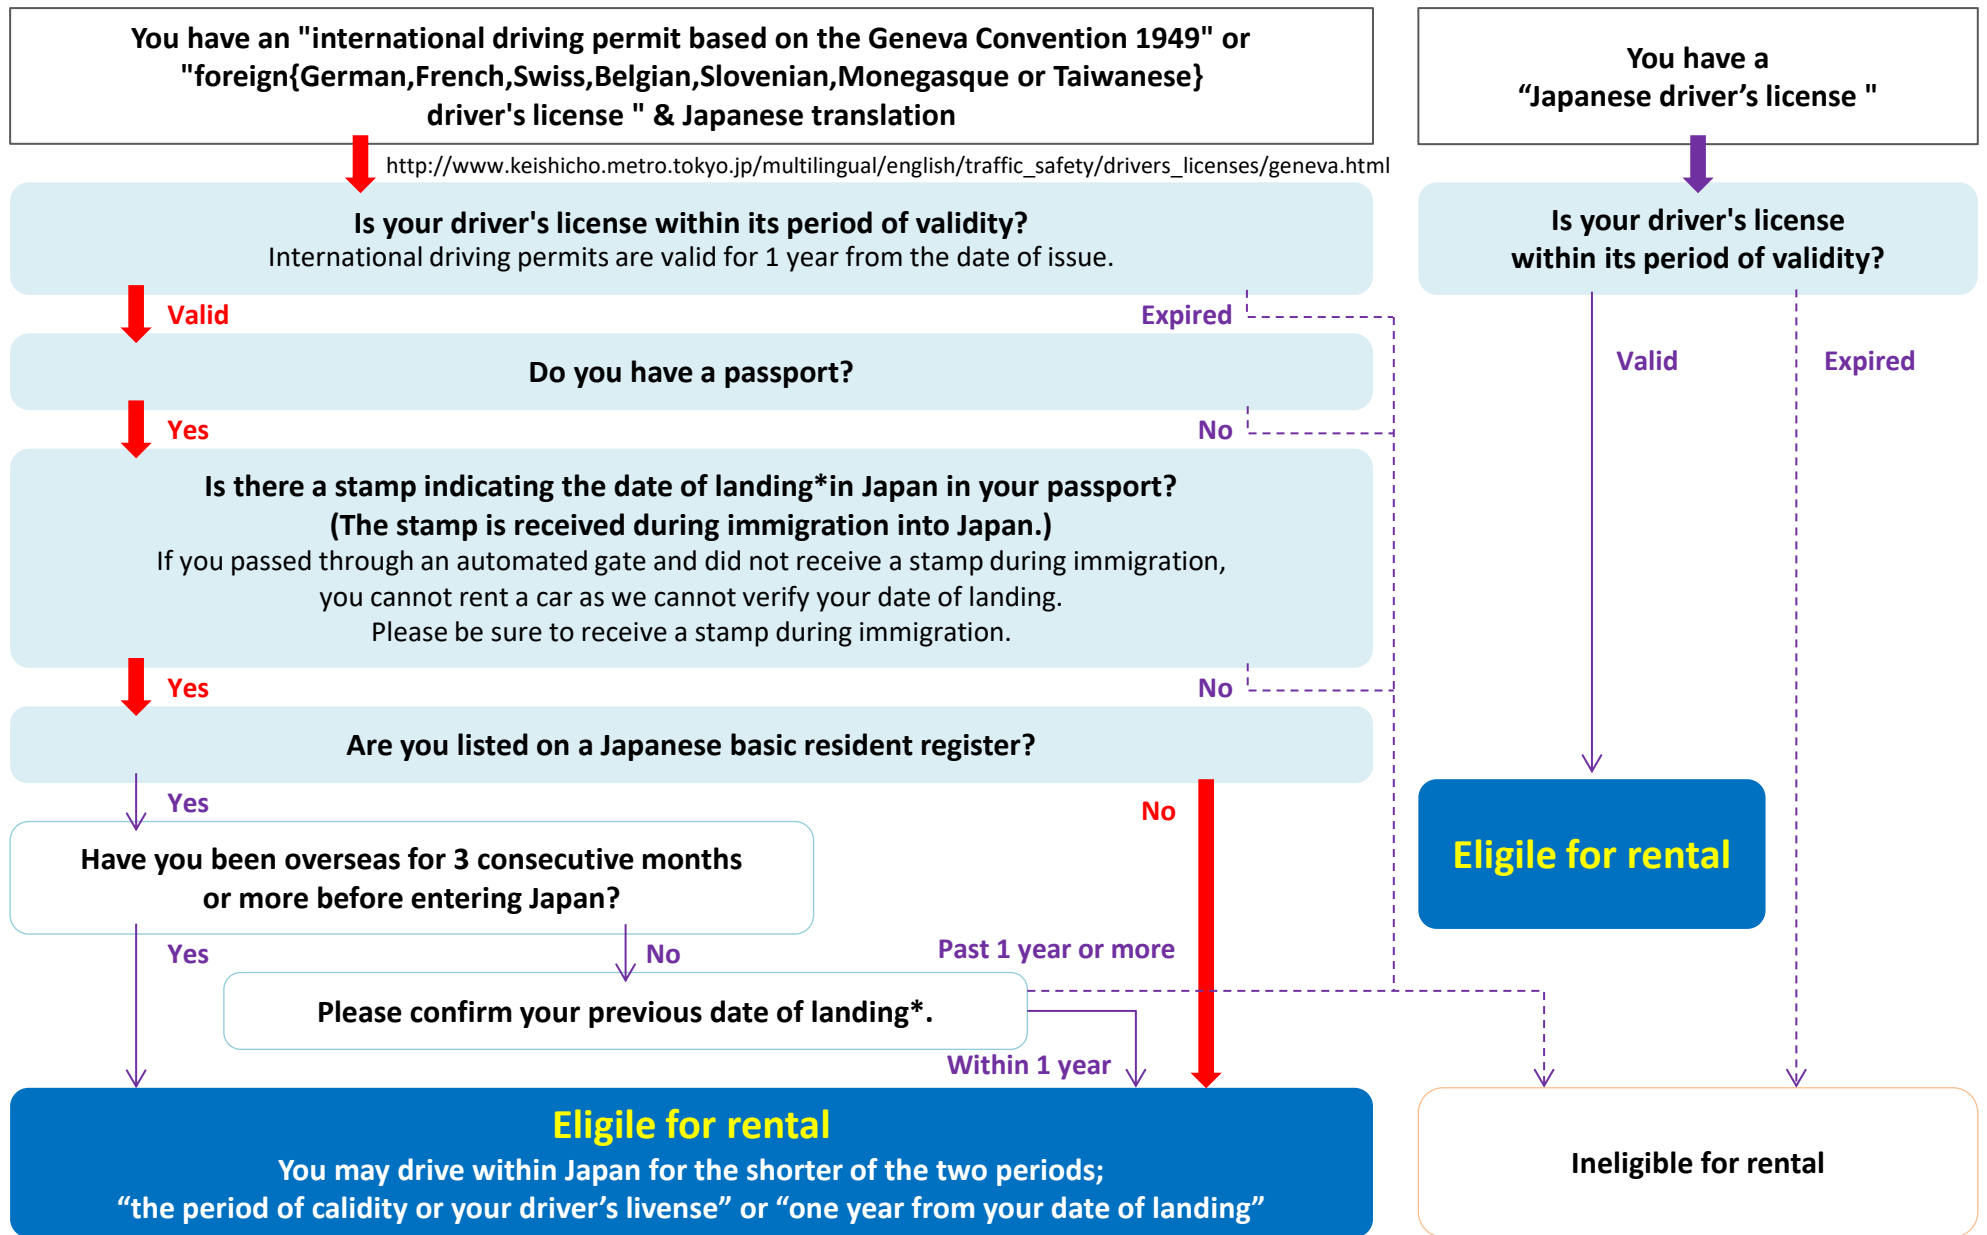

How to check Qualifications for Driving in Japan

*The date of landing indicates the day you landed in Japan after leaving the country and staying abroad for more than 3 consecutive months. Persons landing in, and subsequently re-entering Japan following less than 3 months abroad, will not have their re-rent date considered as their date of landing.